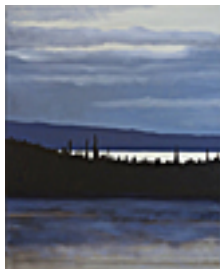

48 x 72 inches | Oil on canvas

Signed on back

**161317**

COHEN, LARRY.

View from the Malibu Hills, 2018

24 x 24 inches | Oil on canvas

Signed on back

**161314**

HEEBNER, MARY.

Venus: XVIII Sweet-worded desire, 2017

78 x 39 inches | Mixed media on paper

Signed lower right

**161357**

HEEBNER, MARY.

APSARA: an improvisation, 2015

7 x 12 x 1.5 inches | Mixed media on

Signed

**161331**

LACKNER, JULIKA.

Yellowstone Early Morning, 2018

20 x 16 inches | Oil and Acrylic on

Signed on back

**153146**

NAVA, JOHN .