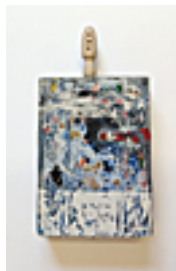

161350

PEREA DE LA CABADA, RAFAEL.

DiaRan Series III, 2015

7 x 5 inches | Mixed media on canvas

Signed