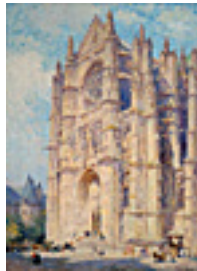

Signed lower right

106960

COOPER, COLIN CAMPBELL.

View of the Taj Mahal, c. 1913

13 x 19.75 inches | Oil on canvas

Signed lower left

160616

COOPER, COLIN CAMPBELL.

The Train Round House, Salem, Massachusetts, c 1910

20 x 25.5 inches | Gouache on

Signed lower left.

161252

COOPER, COLIN CAMPBELL.

Place de l'Opera, Paris

25.25 x 30.125 inches | Oil on

Signed lower left

106940

COOPER, COLIN CAMPBELL.

Beauvais Cathedral, c. 1912-1926

45 x 33 inches | Oil on relined

Signed lower right