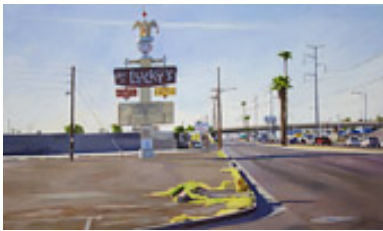

161196

CHIDLAW, PATRICIA.

Mr. Lucky's, 2017

24 x 40 inches | Oil on canvas

Signed