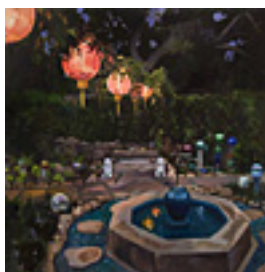

22 x 30 inches | Oil on canvas

Signed

161188

CHIDLAW, PATRICIA.

Coffee, Steak, and Chops, 2017

26 x 26 inches | Oil on canvas

Signed

161186