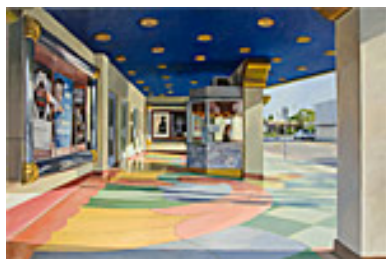

161181

CHIDLAW, PATRICIA.

Matinee, 2017

24 x 36 inches | Oil on canvas

Signed