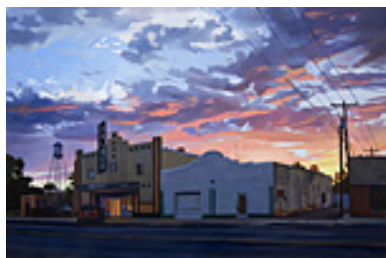

Signed

161181

CHIDLAW, PATRICIA.

Matinee, 2017

24 x 36 inches | Oil on canvas

Signed

161185

CHIDLAW, PATRICIA.