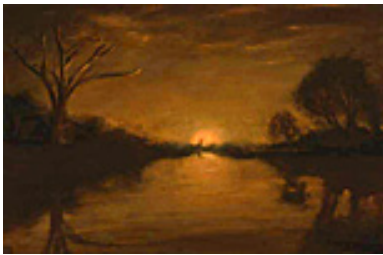

161099

PETERS, CHRIS .

Unheimlich, 2017

6 x 9 inches | Oil on linen over panel