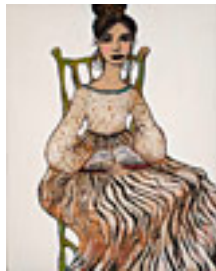

160946

CARTER, ERIKA.

Silla Verde y Libre, 2017

10 x 8 inches | Acrylic on tin