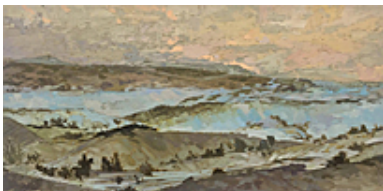

161096

ZIMMERMAN, ABIGAIL.

Valley Mists, 2017

13 x 26 inches | Oil on artist's

161023

ZUZALEK, MICHELE.

Flowers in My Sky, 2017

18 x 18 inches | oil