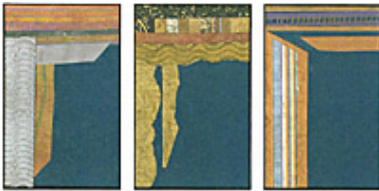

160913

BAXTER, BROOKE.

Ocean Park After Dark, 2017

9 x 15 inches | Collage

160992

BOISE-COSSART, KIT.

Point at Bulito, 2017

5 x 6.5 inches | Pastel on paper