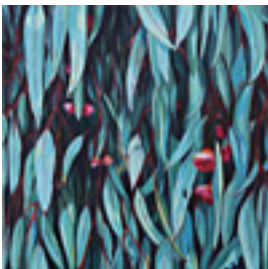

160894

O'NEILL, AMBER .

Grove, 2017

16 x 16 inches | Oil on wood

160918

OWENS, CHELSEA.

Lobero Lantern Shadow, 2017

12 x 12 inches | Oil on gesso board