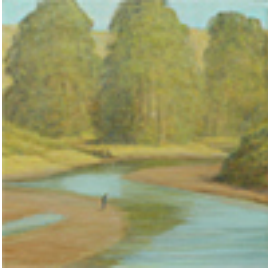

Coastal Grasses, 2013

17.75 x 36 inches | Oil on birch panel

**160757**

SWINNERTON, JAMES.

Monument Valley,

30 x 40 inches | Oil on canvas

Signed lower right

**159664**