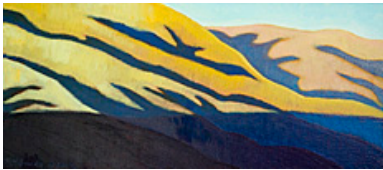

Rey Fire Afternoon, 2017

8 x 11.75 inches | Oil on board

Signed

160535

GOWEN, ROBIN.

Rey Fire Pyrocumulus, 2017

8 x 12 inches | Oil on board

Signed