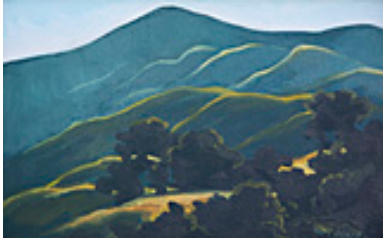

160521

GOWEN, ROBIN.

Massing Trees, 2017

6 x 10 inches | Oil on board

Signed