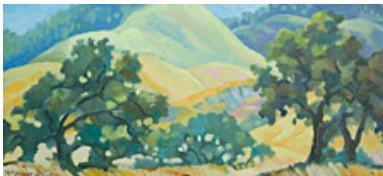

160519

GOWEN, ROBIN.

Light Blurs into Evening, 2017

6.125 x 14 inches | Oil on board

Signed