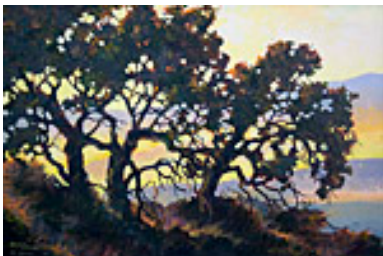

160520

GOWEN, ROBIN.

Overlook, 2017

10.75 x 15.5 inches | Oil on board

Signed