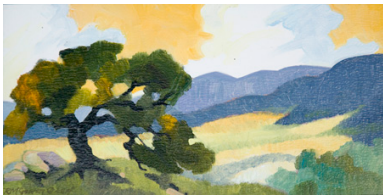

160536

GOWEN, ROBIN.

Calico Evening, 2017

4 x 8 inches | Oil on board

Signed