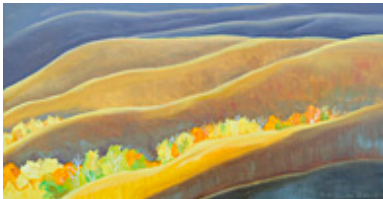

160544

GOWEN, ROBIN.

Tributaries, 2017

8 x 15.75 inches | Oil on board

Signed