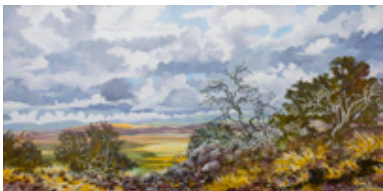

GOWEN, ROBIN.

A Change in the Weather, 2017

20 x 62 inches | Oil on board

Signed

160538

GOWEN, ROBIN.

Looking Into Surprise Valley, 2017

24 x 48 inches | Oil on board