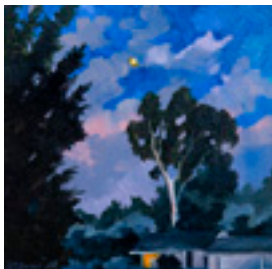

6.125 x 14 inches | Oil on board

Signed

160534

GOWEN, ROBIN.

Shadows Flow, 2017

8 x 12 inches | Oil on board

Signed

160543