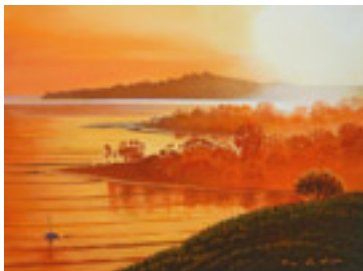

160343

DE WALT, TOM.

Santa Barbara Sunset, 2016

9 x 12 inches | Oil on canvas