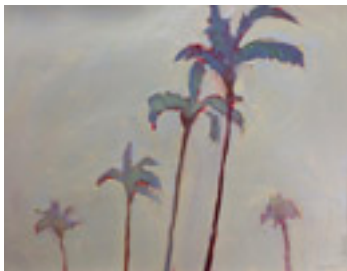

Sunset, 2016

8.5 x 11 inches | Alcohol ink print

**160321**

ENTICKNAP, PAM.

Fog, 2016

11 x 11 inches | Oil on paper

**160322**

ENTICKNAP, PAM.