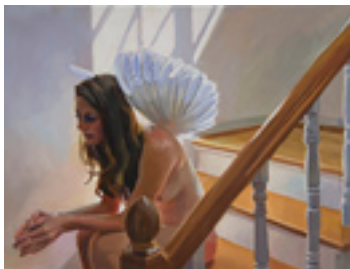

160212

CHIDLAW, PATRICIA.

Angel Wings, 2016

11 x 14 inches | Oil on linen

Signed