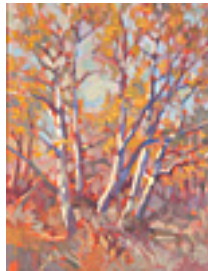

161244

ABBOTT, WHITNEY BROOKS.

Sycamore Study, 2017

16 x 12 inches | Oil on board