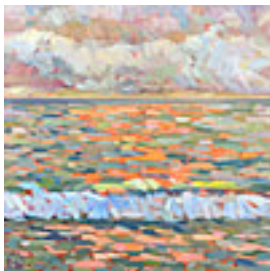

12 x 16 inches | Oil on canvas

161223

ABBOTT, WHITNEY BROOKS.

Loon Point, Study with Remi, 2017

12 x 16 inches | Oil on canvas

161228

ABBOTT, WHITNEY BROOKS.

Fire, Water, Sky - Study II, 2017