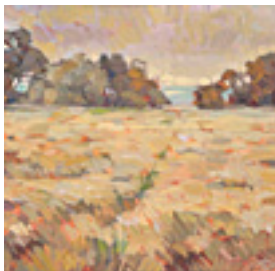

161236

ABBOTT, WHITNEY BROOKS.

First Green, 2017

14 x 14 inches | Oil on board