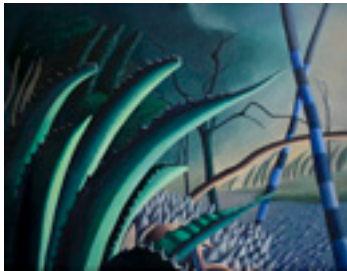

160119

KIRK, FRANK.

House Across the Street, 2016

50 x 60 inches | Oil on canvas

Signed

160177

KIRK, FRANK.

Storm on the River,