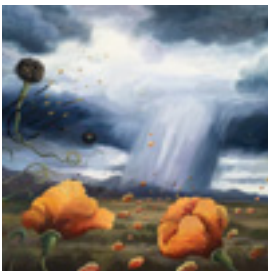

From the Seeding Series 2, 2015

12 x 12 inches | Oil on panel

159865

BRUNNER, PHOEBE.

From the Seeding Series 3, 2015

12 x 12 inches | Oil on panel

159866

BRUNNER, PHOEBE.