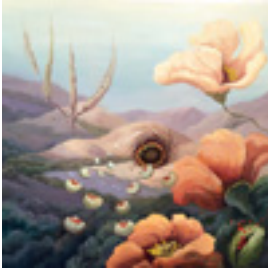

159863

BRUNNER, PHOEBE.

From the Seeding Series 1, 2015

12 x 12 inches | Oil on panel

Signed