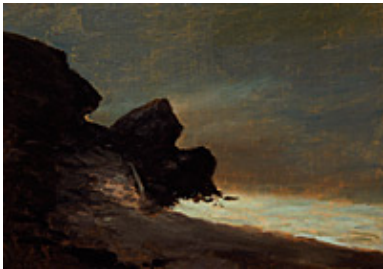

153578

DE FOREST, LOCKWOOD.

Moonlight Behind Castle Rock, Feb 6, 1906

9.875 x 14.25 inches | Oil on artist's

Signed lower left