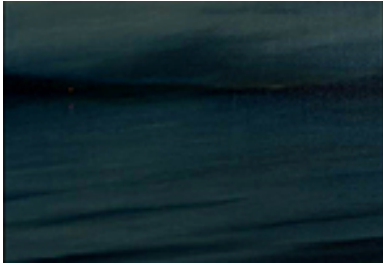

157856

PETERS, CHRIS.

At Twilight, 2013

11 x 16 inches | Oil on linen over

Signed