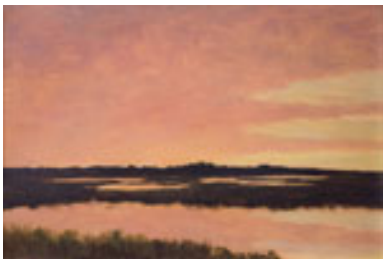

154231

DE FOREST, LOCKWOOD.

Santa Barbara Marsh, May 22, 1904

9.75 x 14 inches | Oil on artist's card

Signed lower left.