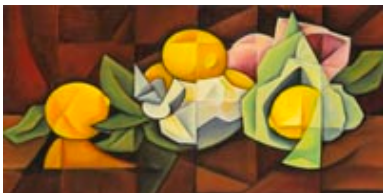

Signed

**159695**

PERKO, ANGELA.

Magnolia on Blue Velvet Apres Martin Johnson Heade,

10 x 20 inches | Oil on canvas

Signed

**159699**

PERKO, ANGELA.