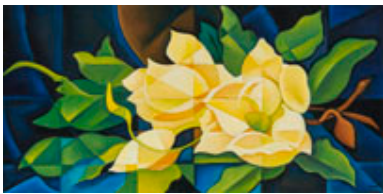

159695

PERKO, ANGELA.

Magnolia on Blue Velvet Apres Martin Johnson Heade,

10 x 20 inches | Oil on canvas

Signed