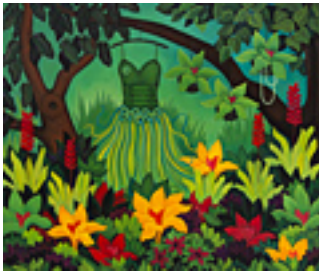

**159690**

PERKO, ANGELA.

The Garden of Dreams, 2015

60 x 72 inches | Oil on canvas

Signed

**159709**

PERKO, ANGELA.

Her Dress Hangs Here, 2015

60 x 72 inches | Oil on canvas

Signed

**159697**

PERKO, ANGELA.

Between the Lemon Trees, 2015

48 x 60 inches | Oil on canvas

Signed

**159698**

PERKO, ANGELA.

The Garden of Good Fortune, 2015

48 x 60 inches | Oil on canvas

Signed

**159160**

PERKO, ANGELA.

Sunflowers, 2014

48 x 36 inches | Oil on canvas