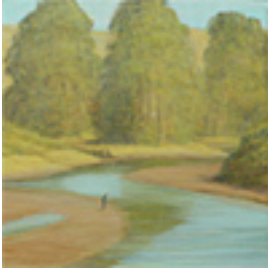

159664

VEDDER, SARAH.

Fish Landing, 2015

12 x 12 inches | Oil on board

Signed on back