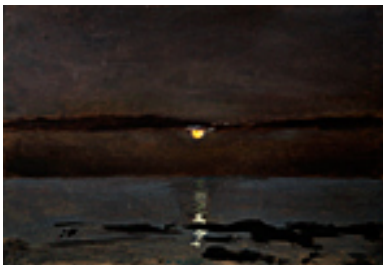

Full Moon Over Trees - Two Boats,

9.75 x 14 inches | Oil on artist's card

Signed lower left

153730

DE FOREST, LOCKWOOD.

Quarter Moon Over Dark Scape , Aug. 16, 1907.

9.75 x 14 inches | Oil on artist's card

Signed lower left.

153753

DE FOREST, LOCKWOOD.

Fiery Moon Colored by Clouds, 1902

9.625 x 14.125 inches | Oil on artist's

Signed lower left.

153513

DE FOREST, LOCKWOOD.

Yellow Moonlight Over Ocean, York Harbor, Maine, Aug