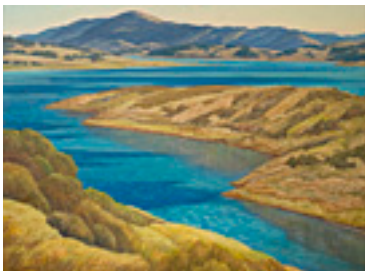

20 x 16 inches | Oil on canvas.

Signed lower right.

160084

PITCHER, HANK.

East from Point Conception, 2016

36 x 48 inches | Oil on canvas over

Signed lower left

159720