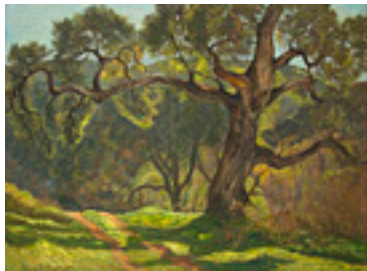

STRONG, RAY.

Toro Canyon Rock, 1977

22 x 28 inches | Oil on canvas

Signed lower right

159691

STRONG, RAY.

Hilltop Trees - Marin Ranch, 1955

22 x 28 inches | Oil on artist's

Signed lower left

154884

STRONG, RAY.

Red Barn, Chamberlin Ranch, Los Olivos, c1989

22 x 28 inches | Oil on masonite

Signed lower right

154882

STRONG, RAY.

Large Oaks, 1975

18 x 24 inches | Oil on masonite

Signed lower left

159533

STRONG, RAY.

Sands Beach, c. 1970's

15.25 x 29 inches | Oil on masonite

Signed lower left