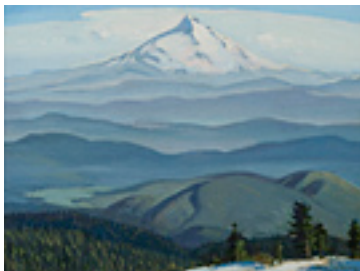

Sands Beach, c. 1970's

15.25 x 29 inches | Oil on masonite

Signed lower left

151349

STRONG, RAY.

San Marcos, Early 1970s

16 x 20 inches | Oil on board

Signed lower right

151350

STRONG, RAY.

San Jacinto Mountains, Early 1970s

18 x 24 inches | Oil on board

Signed lower right

158509

STRONG, RAY.

Jefferson From Blossom Cabins, Circa 1950