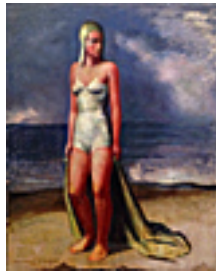

Signed lower right

154029

HARCOFF, LYLA MARSHALL.

Woman Reading, c. 1930s.

30 x 25 inches | Oil on linen.

Signed lower right.

159158

HARCOFF, LYLA MARSHALL.