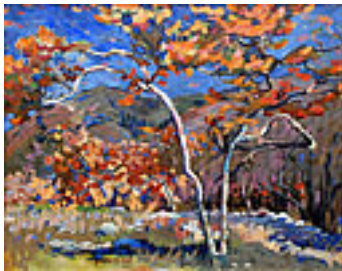

Signed lower right

159504

LANE, BETTY.

The Hat, c. 1920s

9 x 11.5 inches | Gouache on paper

Unsigned

158595

MAYHEW, NELL BROOKER.

Sycamores in a Mountain Landscape, c 1910

32 x 40 inches | Oil on canvas

Signed lower center

159521

NEEL, ALICE.

Martha Mitchell, 1970

30 x 22 inches | Oil on canvas

Signed lower left