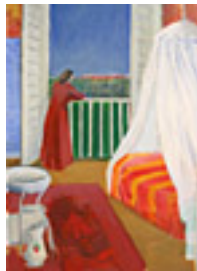

111716

HARCOFF, LYLA MARSHALL.

My Room in Mexico,

28 x 20 inches | Oil on canvas.

Unsigned.