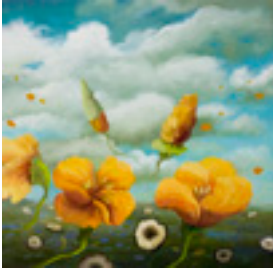

The Seeding Series, #5,

12 x 12 inches | Oil on panel

Signed

160046

BRUNNER, PHOEBE.

The Seeding Series, #8,

12 x 12 inches | Oil on panel

Signed