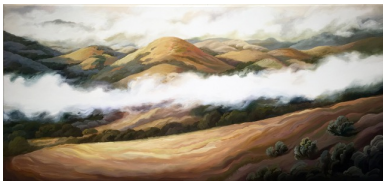

160012

BRUNNER, PHOEBE.

Further to Fly,

28 x 60 inches | Oil on canvas

Signed

160081

BRUNNER, PHOEBE.

Summer Clouds, 2016