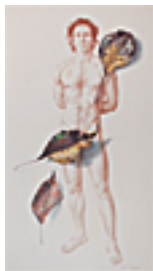

Signed

160005

POTTHAST, EDWARD.

Campfire at the Beach, c. 1920

30 x 40 inches | Oil on canvas

Signed lower left

158551

SWIGGETT, JEAN DONALD.