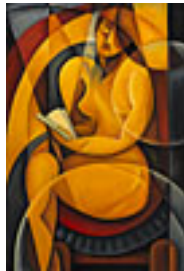

157335

NOT FOR SALE

PERKO, ANGELA.

Woman with a Red Earring, Reading, 2013

60 x 40 inches | Oil on canvas

Signed