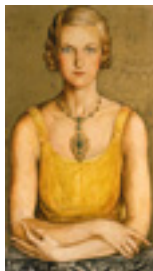

Man in Suit, One Bare Breast,

28 x 22.5 inches | Colored pencil on

106524

MESSICK, BEN.

Beach Light, 1948

19.25 x 25.5 inches | Oil on canvas

Signed lower right

160003

MORA, FRANCIS LUIS.

Lola in the Orchard, c. 1910

30 x 25 inches | Oil on board

Estate stamped lower right

160000

MOYA DEL PINO, JOSE.

Portrait of Frances Moore, 1932

28.5 x 42.25 inches | Mixed media