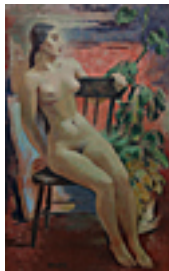

160002

ANDERSON, BENJAMIN .

Two Fold, 2013

38 x 48 inches | Oil on canvas

160032

BLAIR, MARION .

Hoosier Couple (two portraits), c. 1880

16 x 13 inches | Oil on canvas

149242

COWLES, RUSSELL.

Egyptian Nude, nd

40 x 25 inches | Oil on canvas

Signed lower left

155309

DABO, LEON.

Mural Study for Saint., c 1880's-90s