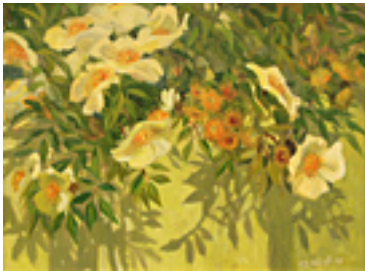

Surf and Sand, 2013

18 x 24 inches | Oil on canvas

Signed lower left

**159482**

ABBOTT, MEREDITH BROOKS.

Nasturtiums and Close Value Cloth, 2014

24 x 18 inches | Oil on canvas

Signed lower left