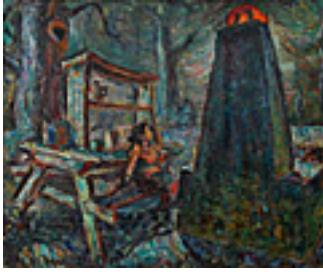

MESSICK, BEN.

Beach Light, 1948  
19.25 x 25.5 inches | Oil on canvas  
Signed lower right

**107130**

MESSICK, BEN.

In the Library, 1948  
24 x 22 inches | Oil on canvas  
Signed lower right

**106214**

MESSICK, BEN.

From an Elephant's Eye,  
16 x 20 inches | Oil on board  
Signed lower left

**107425**

MESSICK, BEN.

Night Camp at Mount Palomar, 1950

20 x 24.25 inches | Oil on canvas

Unsigned

**106559**

MESSICK, BEN.