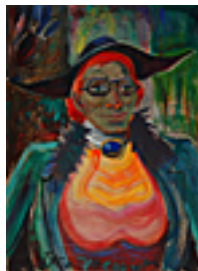

MESSICK, BEN.

Beach Light, 1948  
19.25 x 25.5 inches | Oil on canvas  
Signed lower right

**107130**

MESSICK, BEN.

In the Library, 1948  
24 x 22 inches | Oil on canvas  
Signed lower right

**106214**

MESSICK, BEN.

From an Elephant's Eye,  
16 x 20 inches | Oil on board  
Signed lower left

**107425**

MESSICK, BEN.

Night Camp at Mount Palomar, 1950

20 x 24.25 inches | Oil on canvas

Unsigned

**106559**

MESSICK, BEN.

Nightscape, Circa 1945

16 x 19.5 inches | Oil on canvas

Signed lower left

**148975**

MESSICK, BEN.

Hurdy - Gurdy Man, C 1934

38 x 47 inches | Charcoal and

Estate stamped lower right

**148996**

MESSICK, BEN.

Hoe Down on James River, 1930's

32 x 40 inches | Charcoal on paper.

Estate stamped lower right.

**107430**

MESSICK, BEN.

Female Impersonator, Late 1930s