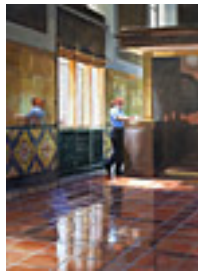

159980

NOT FOR SALE

CHIDLAW, PATRICIA.

Security, Union Station,

30 x 22 inches | Oil on linen

Signed lower right