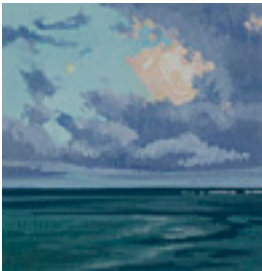

159996

STRASBURG, NICOLE.

Sky Sea Study 7, 2015

4 x 4 inches | Gouache on paper

159998

STRASBURG, NICOLE.

Sky Sea Study 9, 2015

4 x 4 inches | Gouache on paper