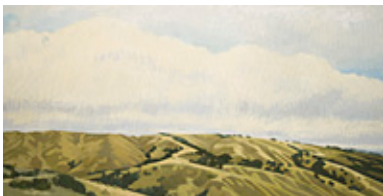

159737

STRASBURG, NICOLE.

Dream of Rain,

24 x 48 inches | Oil on birch panel.

Signed on back.