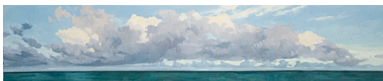

159749

STRASBURG, NICOLE.

Brooding Sky,

10 x 48 inches | Oil on birch panel

Signed on back