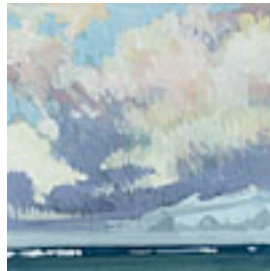

159953

STRASBURG, NICOLE.

Sky Sea Study 2, 2015

4 x 4 inches | Gouache on paper

159955

STRASBURG, NICOLE.

Sky Sea Study 4, 2015

4 x 4 inches | Gouache on paper