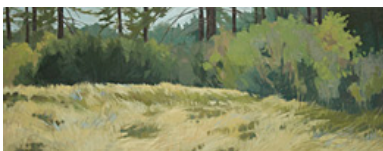

159747

STRASBURG, NICOLE.

Spring Meadow,

14 x 36 inches | Oil on birch panel

Signed on back