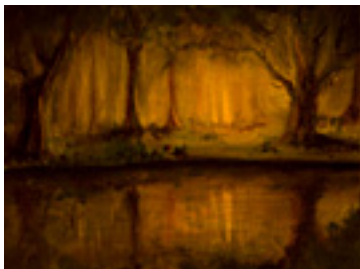

Signed on back

**159259**

PETERS, CHRIS .

Water's Edge, 2014

6 x 8 inches | Oil on linen

**114310**

PITCHER, HANK.

Bird Senate, 2003