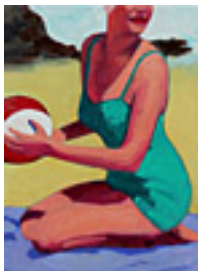

159311

SYLVESTER HARRIS, TRACEY.

Red and White Beach Ball, 2014

16 x 12 inches | Oil on canvas