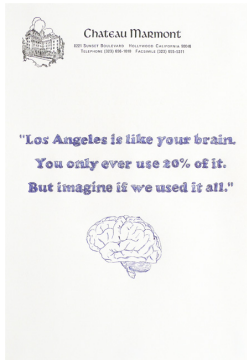

**159342**

Capitol Records , 2011  
10.5 x 7.25 inches | Ink on paper

**159343**

20%, 2011  
10.5 x 7.25 inches | Ink on paper

**159248**

100 GRAND logo, 2014,  
x inches |  
Unsigned

**159252**

ABBOTT, MEREDITH BROOKS.  
Montecito Country Club, 2014  
8 x 10 inches | Oil on canvas  
Signed lower right