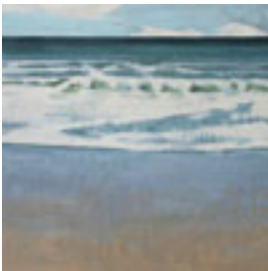

12 x 12 inches | Oil on birch panel

Signed on back

**159354**

STRASBURG, NICOLE.

Channel Watchers, 2014

12 x 12 inches | Oil on birch panel

Signed on back

**159411**