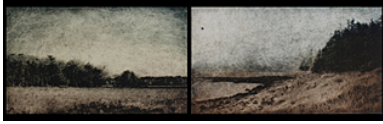

**159286**

WIESBLOTT, MONICA.

Tiny Meadow and Foggy Cove , 2014

2.25 x 8 inches | Photopolymer

**159285**

WIESBLOTT, MONICA.

Lillith's Girls, 2014

6 x 8 inches | Battleship linoleum