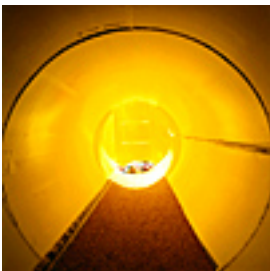

Corners, Skies and Solar Storm, 2014

24 x 24 inches | Mixed media on

Signed on back

159400

PAUL, ZACK.

Corners, Skies and Aurora Borealis, 2014

24 x 24 inches | Mixed media on

Signed on back