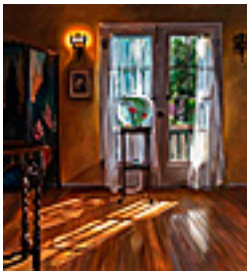

ALDRIN, ANDERS.

Untitled (Kitchen Table), c. 1940s

30 x 22 inches | Oil on canvas

Signed lower right.

159396

CHIDLAW, PATRICIA.

The Fishbowl, 2014

30 x 28 inches | Oil on linen

Signed on back

159397

ENTICKNAP, PAMELA HILL.

Breakfast Light, 2014

11 x 14 inches | Oil on canvas

Signed on back

159408

FRAME, ROBERT.