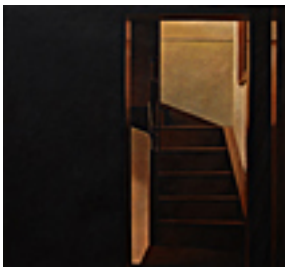

46 x 15 inches | Oil on canvas
Signed

159379

VALDEZ, PATSSI.

Squibb House, 2006

24 x 30 inches | Oil on canvas
Signed

127884

WETHLI, MARK CHRISTIAN.

Rome, 1983