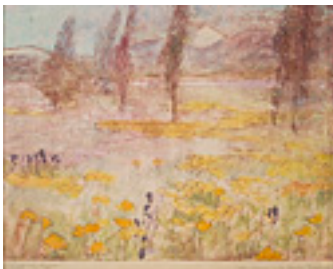

153654

MAYHEW, NELL BROOKER.

California Poppies II [California Springtime], Circa 1920

16 x 19.5 inches | Etched monotype.

Signed lower right.

150182

MAYHEW, NELL BROOKER.

Dolores Mission, San Francisco, Circa 1915