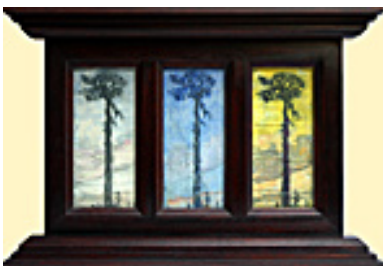

114025

MAYHEW, NELL BROOKER.

Only God can Make a Tree (Triptych), circa 1905

22.25 x 35 inches | Etched

Signed