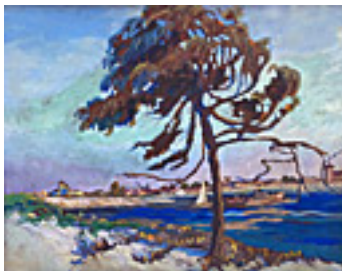

18 x 14 inches | Oil on canvas

Signed lower left

114775

JUDSON, WILLIAM LEES.

Coast Scene with Lighthouse, 1879

20 x 31.75 inches | Oil on canvas

Signed lower left

160031

MAYHEW, NELL BROOKER.

Balboa Bay, c. 1930

32 x 40 inches | Oil on masonite

Estate signed

159564

MAYHEW, NELL BROOKER.

Cypress Shoreline, c. 1920

15 x 32 inches | Oil on canvas

Signed lower right

160506

MAYHEW, NELL BROOKER.

In the Poppies, c. 1920

8.5 x 12.75 inches | Oil on panel

Signed lower right

159563

MAYHEW, NELL BROOKER.