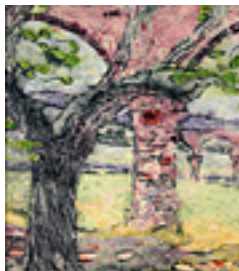

MAYHEW, NELL BROOKER.

Sunset Symphony (Blue), Circa 1910

3.25 x 9 inches | Etched monotype

Signed lower right

152704

MAYHEW, NELL BROOKER.

Friday Morning Club - Los Angeles,

7 x 7.25 inches | Etching.

Signed lower center.

154326

MAYHEW, NELL BROOKER.

Along the El Camino Real, 1909

6.25 x 8 inches | Etched monotype.

Signed.

107204

MAYHEW, NELL BROOKER.

A Bit of Yesterday, Capistrano Mission, 1920s

7.5 x 7 inches | Etched monotype

Signed

162704

MAYHEW, NELL BROOKER.

"The Bell" (AKA Along the El Camino Real), 1909

6.25 x 8 inches | Etched monotype.

Signed.