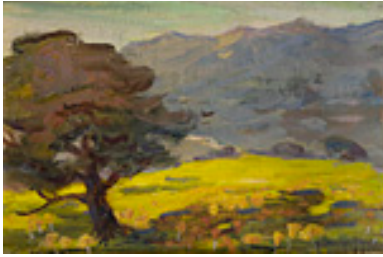

MAYHEW, NELL BROOKER.

Balboa Bay, c. 1930

32 x 40 inches | Oil on masonite

Estate signed

159564

MAYHEW, NELL BROOKER.

Cypress Shoreline, c. 1920

15 x 32 inches | Oil on canvas

Signed lower right

160506

MAYHEW, NELL BROOKER.

In the Poppies, c. 1920

8.5 x 12.75 inches | Oil on panel

Signed lower right

159563

MAYHEW, NELL BROOKER.