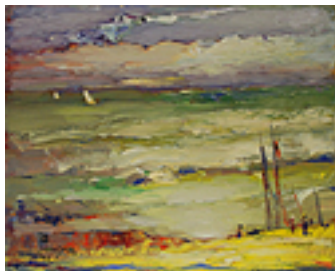

155235

DABO, LEON.

Summer Picnic on the Beach, 1948

13 x 16 inches | Oil on board

Signed lower left