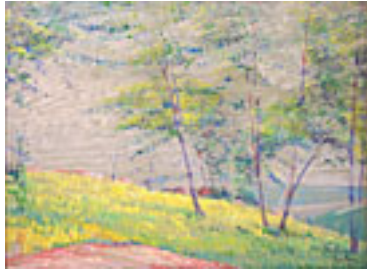

155400

DABO, LEON.

Yellow Field of Flowers (Possibly "Spring" in 4th Pastellists)

15 x 20 inches | Pastel on paper

Signed lower left