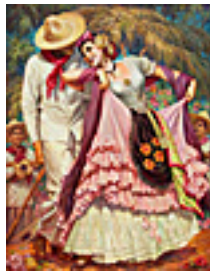

156763

DENEALE MORGAN, MARY.

Monterey Fiesta, c. 1910

12.5 x 10 inches | Gouache on

158701

HAINES, RICHARD.

Braceros, 1950.

24 x 30 inches | Oil on canvas.

Signed lower left.

151231

HELGUERA, JESUS.

La Bamba, c. late 1940s

51 x 39 inches | Oil on canvas

Signed lower right

151738

KLINKER, ORPHA MAE.