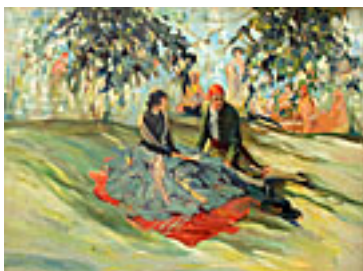

156685

KOERNER, W.H.D..

Ranchero, 1932

27 x 36 inches | Oil on panel

Signed lower right