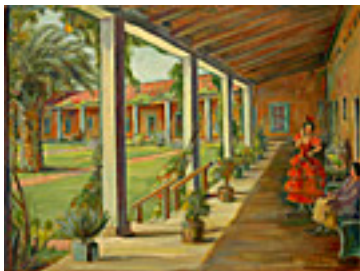

156763

DENEALE MORGAN, MARY.

Monterey Fiesta, c. 1910

12.5 x 10 inches | Gouache on

158701

HAINES, RICHARD.

Braceros, 1950.

24 x 30 inches | Oil on canvas.

Signed lower left.

151231

HELGUERA, JESUS.

La Bamba, c. late 1940s

51 x 39 inches | Oil on canvas

Signed lower right

151738

KLINKER, ORPHA MAE.