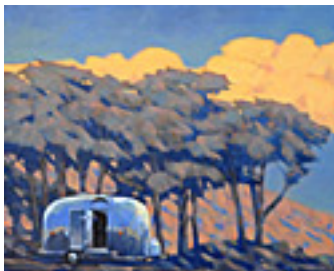

Mendocino Morning, 2014

20 x 24 inches | Oil on canvas

Signed lower left

**158601**

FRANCIS, JON.

At the End of the Road, 2014

16 x 20 inches | Oil on canvas

Signed

**158604**

FRANCIS, JON.

Early Light, 2014

16 x 20 inches | Oil on canvas

Signed

**158606**

FRANCIS, JON.

Good Dog, 2014