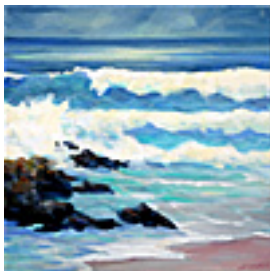

158621

FRANCIS, JON.

Asilomar Surf, 2014

12 x 12 inches | Oil on canvas

Signed