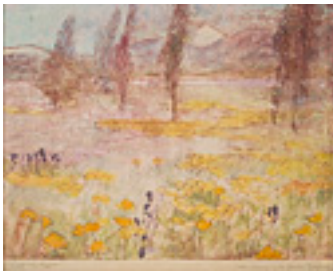

MAYHEW, NELL BROOKER.

Lone Tree and Poppies, c. 1915

18 x 22 inches | Oil on canvas

Signed lower left

158036

MAYHEW, NELL BROOKER.

Windblown Sycamores and Poppies, c. 1910

16 x 22 inches | Oil on canvas

Signed lower right

153653

MAYHEW, NELL BROOKER.
Eucalyptus Grove,
24.75 x 16 inches | Etched
Signed lower right

158040

MAYHEW, NELL BROOKER.
Indian Paint Flower, c. 1915
8.875 x 11.875 inches | Oil on board
Signed lower right

153654

MAYHEW, NELL BROOKER.
California Poppies II [California Springtime], Circa 1920
16 x 19.5 inches | Etched monotype.
Signed lower right.

153922

MAYHEW, NELL BROOKER.
The Corn Belt II, 1920's
13 x 20 inches | Etched monotype.
Signed and titled along the lower