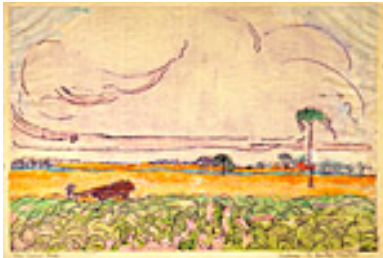

MAYHEW, NELL BROOKER.

Lone Tree and Poppies, c. 1915

18 x 22 inches | Oil on canvas

Signed lower left

158036

MAYHEW, NELL BROOKER.

Windblown Sycamores and Poppies, c. 1910

16 x 22 inches | Oil on canvas

Signed lower right

153653

MAYHEW, NELL BROOKER.
Eucalyptus Grove,
24.75 x 16 inches | Etched
Signed lower right

158040

MAYHEW, NELL BROOKER.
Indian Paint Flower, c. 1915
8.875 x 11.875 inches | Oil on board
Signed lower right

153654

MAYHEW, NELL BROOKER.
California Poppies II [California Springtime], Circa 1920
16 x 19.5 inches | Etched monotype.
Signed lower right.

153922

MAYHEW, NELL BROOKER.
The Corn Belt II, 1920's
13 x 20 inches | Etched monotype.
Signed and titled along the lower