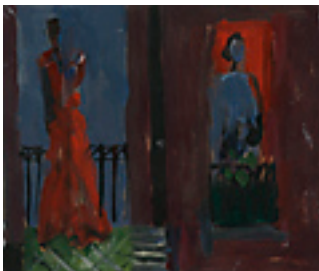

13 x 7 inches | Oil on paper

Signed lower right

**127625**

HAINES, RICHARD.

Study for Boys Swimming, Circa 1981

4.5 x 7.375 inches | Gouache on

Estate signed.

**127628**

HAINES, RICHARD.

Women Inside and Outside,

4.375 x 5.125 inches | Gouache on

Unsigned.

**127631**

HAINES, RICHARD.

Variation on Night of the Return, c late 1950s

5.5 x 5.25 inches | Gouache on