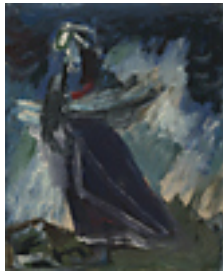

127645

HAINES, RICHARD.

A Lone Figure Against the Sky,

5.375 x 4.625 inches | Gouache on

Unsigned.