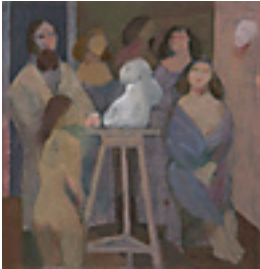

127632

HAINES, RICHARD.

The Artist's Studio, c 1960s

4.875 x 4.75 inches | Gouache on

Estate signed.