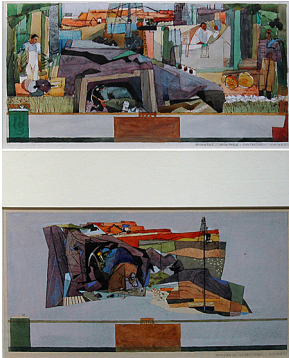

36 x 36 inches | Oil on canvas.

Signed lower right.

**158499**

HAINES, RICHARD.

Sea House - "Dry Dock", 1955

32 x 26 inches | Oil on canvas

Signed on back

**127588**

Signed lower left.

**127621**

HAINES, RICHARD.

Preliminary Mural Sketch for 3M, Circa 1949

11 x 29.5 inches | Gouache on

Signed lower right

**153057**

HAINES, RICHARD.

Preliminary Sketch for "Minerals" Murals, Circa 1950s

18 x 14.5 inches | Gouache on

Signed lower right.

**153218**

HAINES, RICHARD.

The Studio, c. 1939

30 x 20 inches | Gouache on board.

Signed upper right.