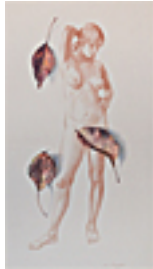

Passion Flower, 2013  
12 x 9 inches | Egg tempera on  
Signed lower right

**158520**

SWIGGETT, JEAN DONALD.

Stephanie and Birds, 1948

39.5 x 32 inches | Oil on canvas

Signed lower right

**158533**

SWIGGETT, JEAN DONALD.

Leaves Fell on my Drawing of Roberta, 1975

18 x 12 inches | Prismacolor on

Signed lower right

**158551**

SWIGGETT, JEAN DONALD.

Leaves Fell on my Drawing of Jess, 1975

18 x 12 inches | Prismacolor on

Signed lower right