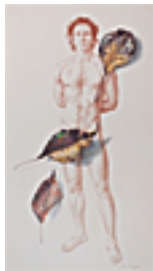

**158366**

KIRK, FRANK.

Night Garden,  
35 x 44 inches | Oil on board

**158513**

LYDERSEN, DAN.

Wild Man, 2013  
20 x 10 inches | Oil on canvas  
Signed

**158516**

MCDONNELL, SUSAN.

Passion Flower, 2013  
12 x 9 inches | Egg tempera on  
Signed lower right

**158520**

SWIGGETT, JEAN DONALD.

Stephanie and Birds, 1948

39.5 x 32 inches | Oil on canvas

Signed lower right

**158533**

SWIGGETT, JEAN DONALD.

Leaves Fell on my Drawing of Roberta, 1975

18 x 12 inches | Prismacolor on

Signed lower right

**158551**

SWIGGETT, JEAN DONALD.

Leaves Fell on my Drawing of Jess, 1975

18 x 12 inches | Prismacolor on

Signed lower right