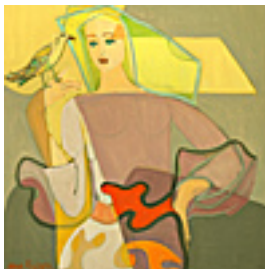

150138

FISHER, ANYA.

Abstract - Plant Life, nd

48 x 30 inches | Oil on artist's

Unsigned.

150140

FISHER, ANYA.

Floral/Bouquet, nd

48 x 30 inches | Oil on artist's

Signed lower right.

107145

FISHER, ANYA.

Woman in Transparent Garments,

40 x 30 inches | Oil on canvas.

Signed lower left

107149

FISHER, ANYA.

Girl in White Blouse, 1964

30 x 40 inches | Oil on canvas

Signed: LR

107161

FISHER, ANYA.

Woman with Bird,

30 x 30 inches | Oil on canvas

Signed lower left

107700

FISHER, ANYA.

Abstract Landscape with Grey Sky and Dark Grey Moon,

36 x 36 inches | Oil on canvas

Signed lower right

107723

FISHER, ANYA.