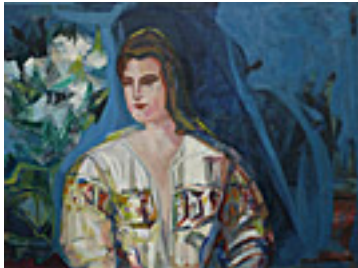

48 x 30 inches | Oil on artist's

Signed lower right.

107145

FISHER, ANYA.

Woman in Transparent Garments,

40 x 30 inches | Oil on canvas.

Signed lower left

107149

FISHER, ANYA.

Girl in White Blouse, 1964

30 x 40 inches | Oil on canvas

Signed: LR

107161

FISHER, ANYA.

Woman with Bird,

30 x 30 inches | Oil on canvas

Signed lower left

107700

FISHER, ANYA.

Abstract Landscape with Grey Sky and Dark Grey Moon,

36 x 36 inches | Oil on canvas

Signed lower right

107723

FISHER, ANYA.