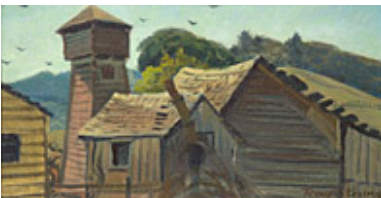

STRONG, RAY.

McClure's Ranch, Pierce Point, c. 1960

24 x 48 inches | Oil on board

Signed lower left

157396

NOT FOR SALE

STRONG, RAY.

McClure's Ranch, Pierce Point, c. 1960

24 x 48 inches | Oil on board

Signed lower left

153364

STRONG, RAY.

Hills of Gold (Lucas Valley), 1969

24 x 36 inches | Oil on panel

Signed lower right

158086

STRONG, RAY.

Golden Hills - small, c. 1960

9 x 11.875 inches | Oil on masonite

Signed lower right

151316

STRONG, RAY.

Farm, Early 1950s

6.5 x 12 inches | Oil on board