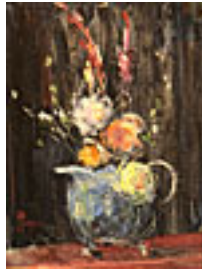

155144

DABO, LEON.

Etude, Nuit Floraux (Night Floral), 1942.6

16 x 12 inches | Oil on board

Signed lower left