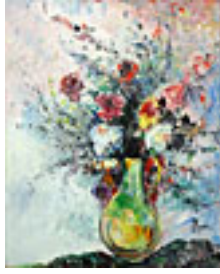

155323

DABO, LEON.

Etude des Fleurs, St. Tropez, 1939.1

16 x 13 inches | Oil on board