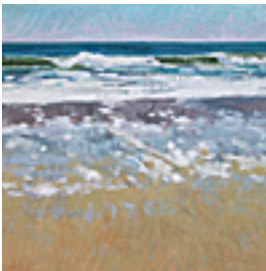

158157

STRASBURG, NICOLE.

Summer Light, 2013

12 x 12 inches | Oil on birch panel

Signed on back