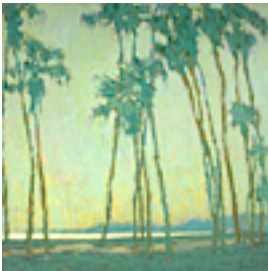

158225

PEDERSEN, LISA.

Santa Barbara Palms, 2013

23 x 23 inches | Oil on board

Signed