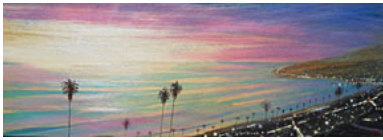

158148

THOMAS, JAMES DAVID.

Cabrillo, 2012

6.75 x 9.5 inches | Oil, gold leaf on

Signed