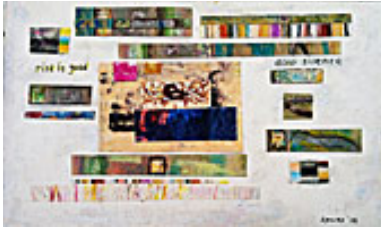

158131

SPACKS, BARRY.

Risk is Good, Also Silence,

8.5 x 14.75 inches | Mixed media on

Signed