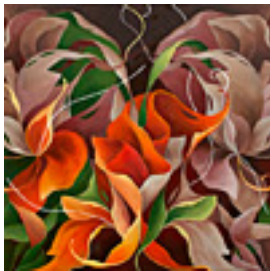

Lunar Eclipse, 2008

24 x 27 inches | Giclee

Signed

158175

KEATING, MASHA.

Reflections-1, 2013

24 x 24 inches | Acrylic on canvas

Signed