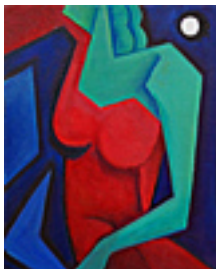

158129

PERKO, ANGELA.

The Red Dress, 2013

10 x 8 inches | Oil on canvas

Signed on back