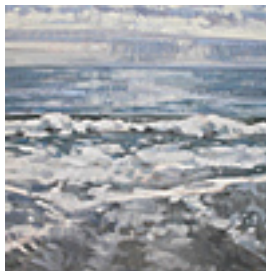

158159

STRASBURG, NICOLE.

Stormy Shore, 2013

12 x 12 inches | Oil on birch panel