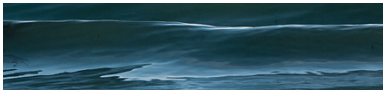

158189

WHITE, ROE ANN.

Loon Point 152, 2013

7 x 17.75 inches | photo on paper

Signed