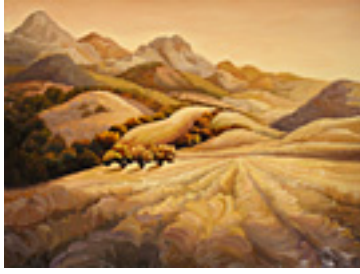

158176

BRUNNER, PHOEBE.

Study for Force Field, 2013

9 x 12 inches | Oil on panel

Signed