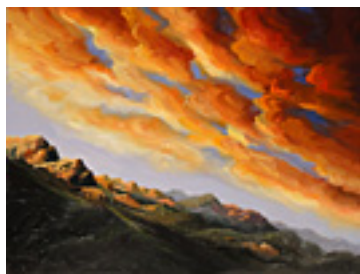

9 x 12 inches | Oil on panel

Signed

158177

BRUNNER, PHOEBE.

Study for Further to Fly, 2013

8 x 10 inches | Oil on panel

Signed

158178