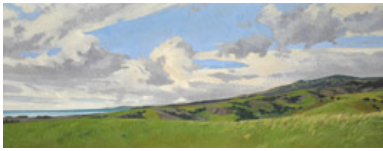

158017

STRASBURG, NICOLE.

February, Farren Road, 2013

17.5 x 48 inches | Oil on birch panel