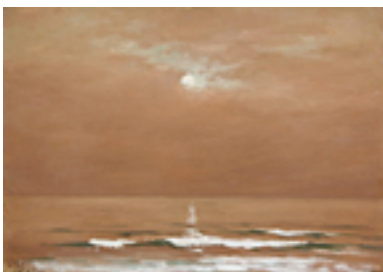

COOPER, COLIN CAMPBELL.

Wishing you a Happy New Year, 1923

4.5 x 5.75 inches | Gouache on

Signed lower right

156921

COOPER, COLIN CAMPBELL.

Mountain Peak with Clouds, 1923

4.5 x 5.75 inches | Gouache on

Signed lower right

153576

DE FOREST, LOCKWOOD.

Storm Brewing in Moonlight, ND

9.875 x 14.25 inches | Oil on artist's

Unsigned

153455

DE FOREST, LOCKWOOD.

Sublime Moonlight from the Shore, 1918

9.75 x 14 inches | Oil on artist's card

Signed lower left.

153490

DE FOREST, LOCKWOOD.

Pink Moon, Oct 6, 1903

9.75 x 14 inches | Oil on artist's card

Signed lower left.