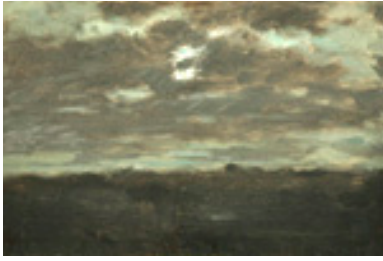

153576

DE FOREST, LOCKWOOD.

Storm Brewing in Moonlight, ND

9.875 x 14.25 inches | Oil on artist's

Unsigned