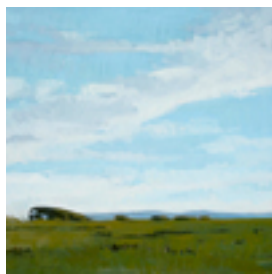

156177

STRASBURG, NICOLE.

Ellwood Pasture, August, 2010

12 x 12 inches | Oil on birch panel.

Signed on back.