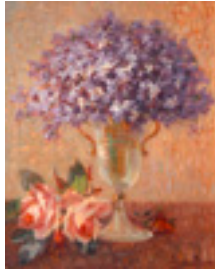

**150425**

BIVA, LUCIEN.

White Plains View,

8.5 x 10.5 inches | Oil on artist's card

Signed lower left

**150426**

BIVA, LUCIEN.

Still Life,