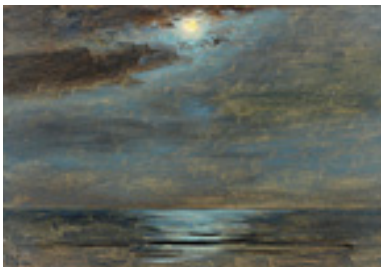

154762

DE FOREST, LOCKWOOD.

Moon Above Still Sea, September 2, 1906

9.625 x 14 inches | Oil on artist's card

Signed lower left.