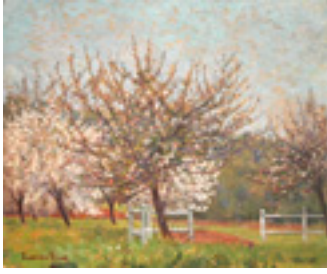

8.75 x 10.5 inches | Oil on artist's

Signed lower left

**150419**

BIVA, LUCIEN.

Two Peasants, Horse and Carriage,

8.75 x 10.5 inches | Oil on board

Signed lower left

**150420**