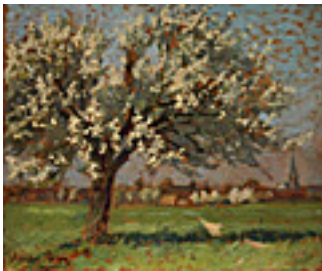

San Bernardino Range in Early Spring (Palm Springs),

9.75 x 14 inches | Oil on board

Signed lower left

**150416**

BIVA, LUCIEN.

Lake View,

8.5 x 10.5 inches | Oil on artist's

Signed lower left