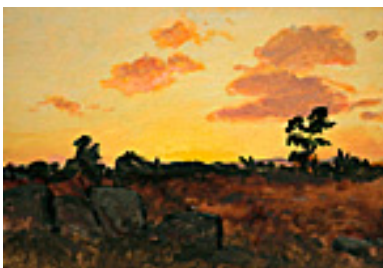

107661

DE FOREST, LOCKWOOD.

Trees and Rocks at Sunset, Montecito, with the Channel

9.75 x 14 inches | Oil on artist's card

Unsigned