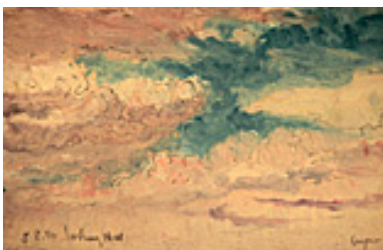

4.75 x 7 inches | Gouache on board

Signed lower right

**153856**

COOPER, COLIN CAMPBELL.

Cloud Study with Greys and Blues,

4.75 x 6.75 inches | Gouache on

Signed lower left

**153857**