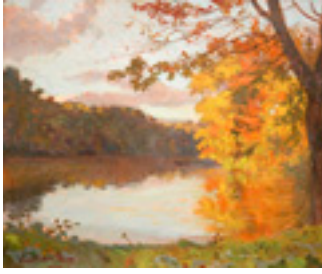

**150425**

BIVA, LUCIEN.

White Plains View,

8.5 x 10.5 inches | Oil on artist's card

Signed lower left

**150426**

BIVA, LUCIEN.

Still Life,