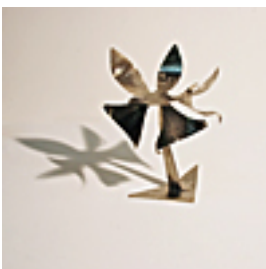

6.25 x 3.5 x 3.5 inches | Stainless steel

Signed

**157064**

BORTOLAZZO, KEN.

Forest for the Tree IV, 2012

3.125 x 7.5 x 6.25 inches | Stainless

Signed

**157065**