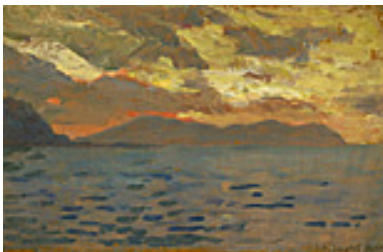

110443

COOPER, COLIN CAMPBELL.

Santa Rosa Island [?], Circa 1920

4.75 x 7.25 inches | Oil on board

Estate Stamp