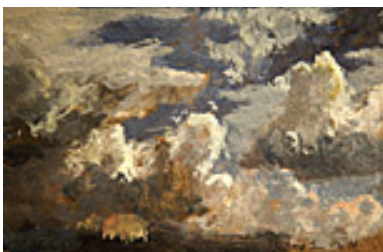

4.75 x 7 inches | Gouache on board

Signed lower right

**153856**

COOPER, COLIN CAMPBELL.

Cloud Study with Greys and Blues,

4.75 x 6.75 inches | Gouache on

Signed lower left

**153857**