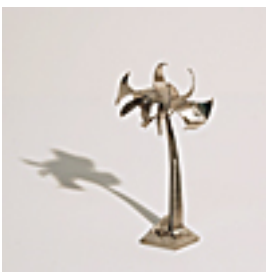

157063

BORTOLAZZO, KEN.

Tropic IV, 2012

6.25 x 3.5 x 3.5 inches | Stainless steel

Signed