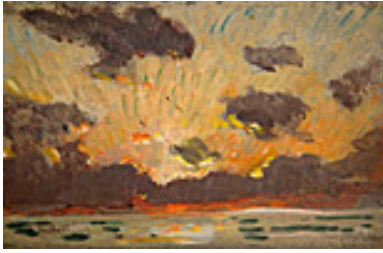

153868

COOPER, COLIN CAMPBELL.

Sunset with Green Rays over Ocean, 1929

4.75 x 7 inches | Gouache on paper

Signed lower right