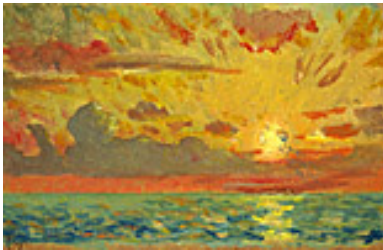

Creekside,

4.5 x 7 inches | Oil on board

Signed lower left

**153796**

COOPER, COLIN CAMPBELL.

Bright White Cumulus Cloud, c. 1920

4.75 x 7 inches | Gouache on paper

Signed lower left