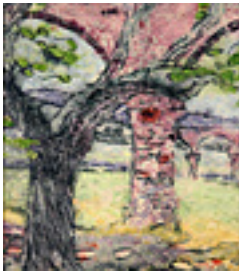

**103032**

DE FOREST, LOCKWOOD.

Rocky Landscape with Mauve Clouds, April 30, 1923

9.75 x 14 inches | Oil on artist's card

Signed lower right.

**107204**

MAYHEW, NELL BROOKER.

A Bit of Yesterday, Capistrano Mission, 1920s