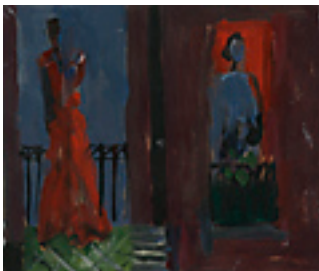

127628

HAINES, RICHARD.

Women Inside and Outside,

4.375 x 5.125 inches | Gouache on

Unsigned.