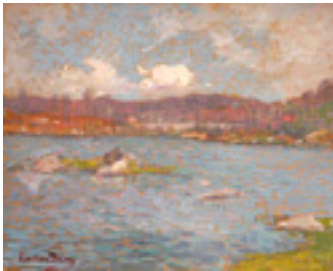

150416

BIVA, LUCIEN.

Lake View,

8.5 x 10.5 inches | Oil on artist's

Signed lower left