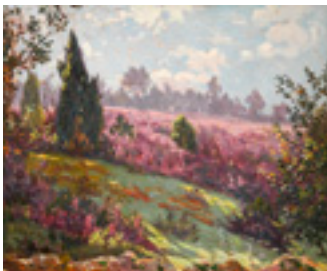

150418

BIVA, LUCIEN.

Green and Lavender Landscape,

8.75 x 10.5 inches | Oil on artist's

Signed lower left