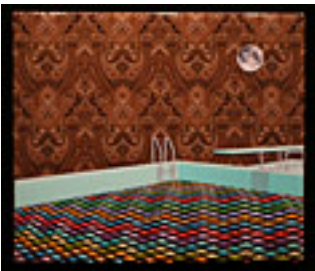

Felicia, 2012

14 x 10 inches | Oil on canvas

Signed on back

156851

COOLEY, DAVID.

Blame it on the Moon, 2012

12 x 14 inches | Mixed media

Signed