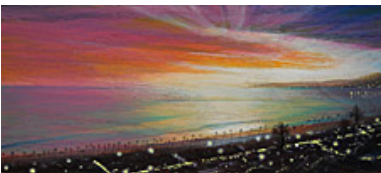

156814

THOMAS, JAMES DAVID.

Above East Beach, 2012

6.75 x 15.5 inches | Oil on panel

Signed