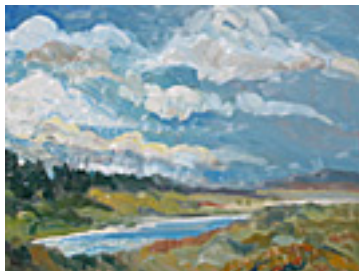

156801

VELDKAMP, DEBORAH.

Pismo Clouds, 2012

18 x 24 inches | Oil on panel

Signed