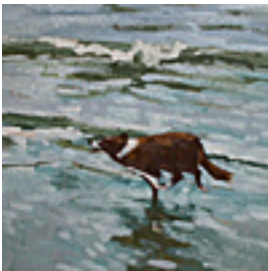

156873

STRASBURG, NICOLE.

Sea, Molly, Run, 2012

12 x 12 inches | Oil on birch panel

Signed on back