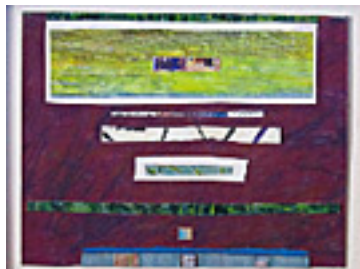

156784

SPACKS, BARRY.

Desire for a Universal Love-Care System, 2012

11 x 16 inches | Mixed media

Signed