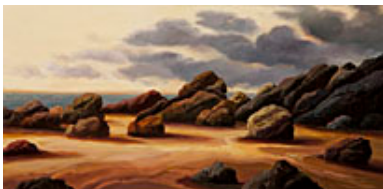

156843

BRUNNER, PHOEBE.

Beach Walk Variation, 2012

10 x 20 inches | Oil on panel

Signed