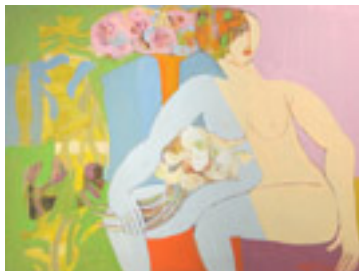

149454

ALDRIN, ANDERS.

Man With Shovel, 1927

30 x 22 inches | Oil on canvas

Signed lower right

149242

COWLES, RUSSELL.

Egyptian Nude, nd

40 x 25 inches | Oil on canvas

Signed lower left

152478

EL-BERMANI, ALIA.

Farewell, 2008

28 x 22 inches | Oil on panel

Signed

113562

FEITELSON, LORSER.

Nude Study, 1925

12.5 x 7 inches | Pencil on paper

Signed and dated LR

107774

FISHER, ANYA.

Seated Female Nude (Half Blue & Half Flesh Tone) With

30 x 40 inches | Oil on canvas