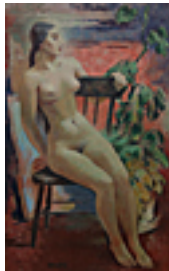

149454

ALDRIN, ANDERS.

Man With Shovel, 1927

30 x 22 inches | Oil on canvas

Signed lower right

149242

COWLES, RUSSELL.

Egyptian Nude, nd

40 x 25 inches | Oil on canvas

Signed lower left

152478

EL-BERMANI, ALIA.

Farewell, 2008

28 x 22 inches | Oil on panel

Signed

113562

FEITELSON, LORSER.

Nude Study, 1925

12.5 x 7 inches | Pencil on paper

Signed and dated LR

107774

FISHER, ANYA.

Seated Female Nude (Half Blue & Half Flesh Tone) With

30 x 40 inches | Oil on canvas