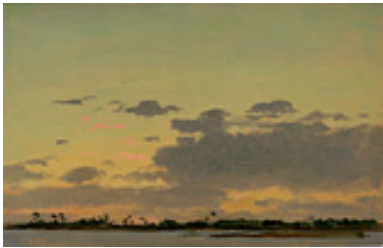

DE FOREST, LOCKWOOD.

Tonal Moon, 1902

9.75 x 14.125 inches | Oil on artist's

Signed lower left

**154855**

**NOT FOR SALE**

DE FOREST, LOCKWOOD.

Sunset from Luxor along the Nile, January 20, 1876

6.25 x 10.25 inches | Oil on artist's

Signed lower left.

**153904**

DE FOREST, LOCKWOOD.

Pale Moonlight, Placid Sea, Rocky Point, Aug, 1907

9.75 x 14 inches | Oil on artist's card

Signed lower right

**154401**

DE FOREST, LOCKWOOD.

Verdant Shore along the Nile, February 22, 1876

7 x 11 inches | Oil on artist's card

Signed lower left.

**154410**

DE FOREST, LOCKWOOD.

Oasis at Beni Hasan along the Nile, February 19, 1876