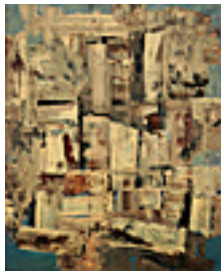

Signed

**154389**

HAGGERTY, JAMES.

Large Crater Vase, 2006

14.25 x 11 x 11 inches | Ceramic

Signed

**127051**

HAINES, RICHARD.