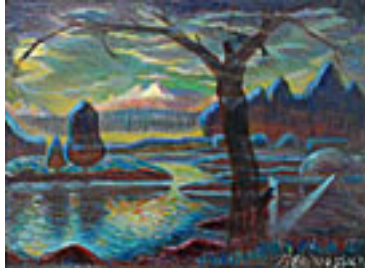

Signed lower right

**152158**

LUTZ, DAN.

Rocky Shore, 1954.

24 x 36 inches | Oil on canvas.

**107354**

MESSICK, BEN.

After Man, What Then?, c 1945