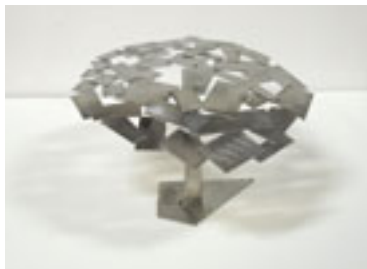

156694

BORTOLAZZO, KEN.

Tree IV, 2012

3 x 5 x 6.5 inches | Stainless steel