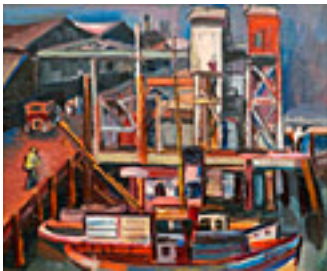

149684

ALDRIN, ANDERS.

L A Pottery, 1940

15.25 x 22 inches | Watercolor on

Signed lower right.

153373

ALDRIN, ANDERS.

Harbor Scene, 1924

18 x 22 inches | Oil on board

Signed lower left

157004

ALDRIN, ANDERS.

Harbor Scene, 1924

18 x 22 inches | Oil on board

Signed lower left

149526