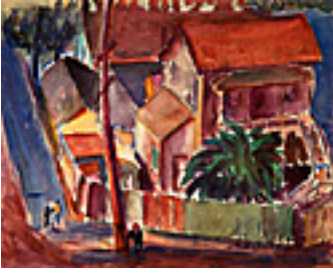

149259

ALDRIN, ANDERS.

Corner House, 1926

9.5 x 12 inches | Watercolor on

Signed lower right.