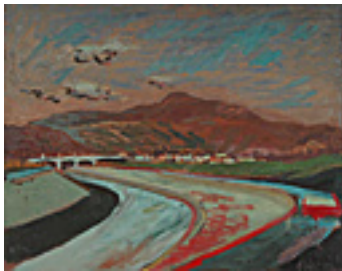

Signed lower right.

149465

ALDRIN, ANDERS.

Los Angeles River - Shades of Green, Circa 1945

16 x 20 inches | Oil on canvas

Signed lower right

149262

ALDRIN, ANDERS.