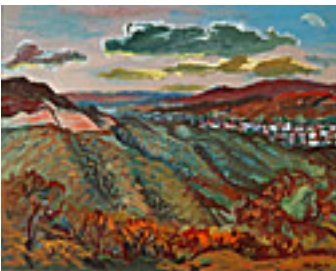

18 x 22 inches | Oil on board

Signed lower left

157004

ALDRIN, ANDERS.

Harbor Scene, 1924

18 x 22 inches | Oil on board

Signed lower left

149526

ALDRIN, ANDERS.

Elysian Park, Looking Toward Chavez Ravine, Circa 1945

20 x 26 inches | Oil on canvas.

Signed lower right.

149267

ALDRIN, ANDERS.

Ninth St (9th Street), 1937

11 x 15 inches | Watercolor on