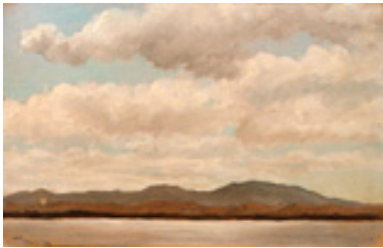

154648

DE FOREST, LOCKWOOD.

View from the Nile near Luxor , January 21, 1876

7 x 11 inches | Oil on artist's card

Signed lower left.