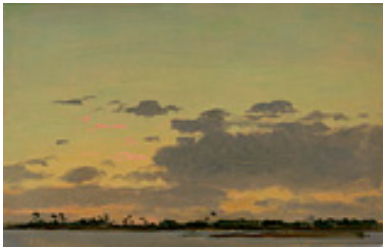

154397

DE FOREST, LOCKWOOD.

Fertile Beach near Bluff along the Nile, January 12, 1876
7 x 9.5 inches | Oil on artist's card
Signed lower left.

154398

DE FOREST, LOCKWOOD.

Bright Hillside along the Nile near Luxor, January 31, 1876
6.25 x 10 inches | Oil on artist's card
Signed lower left.

154399

DE FOREST, LOCKWOOD.

Two Seated Figures at Memnon near Thebes on the Nile,
7 x 11 inches | Oil on artist's card
Signed lower right.

154401

DE FOREST, LOCKWOOD.

Verdant Shore along the Nile, February 22, 1876
7 x 11 inches | Oil on artist's card
Signed lower left.