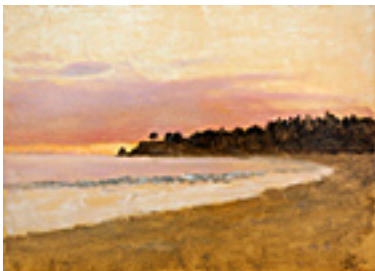

Across the Hudson (single tree to left), c 1905/10

16 x 20 inches | Oil on board

Signed lower left

155197

DABO, LEON.

Snapdragons, c 1916

13 x 11.5 inches | Pastel on paper

Signed lower left