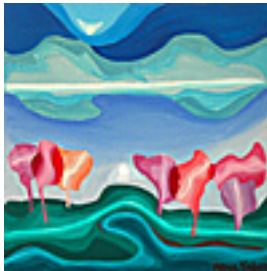

22 x 22 inches | Oil on canvas

Signed lower left

153615

EWING, EDGAR.

Rim of Crater Lake, c 1951

15 x 36 inches | Oil on masonite

Signed lower right

107780

FISHER, ANYA.

Pink Trees and Lake Reflection with Moon,

30 x 30 inches | Oil on canvas

Signed lower right

151760

GORDIN, SIDNEY.

6-54, 1954

24.25 x 15.25 x 11.25 inches |