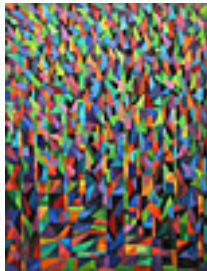

154306

TAIRA, FRANK.

Forest, 1963

26 x 20 inches | Oil on canvas

Signed lower right