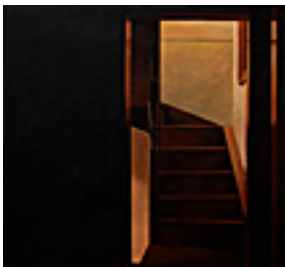

127884

WETHLI, MARK CHRISTIAN.

Rome, 1983

26 x 26 inches | Acrylic on paper

Unsigned