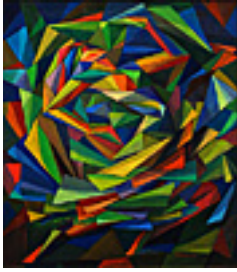

154743

TAIRA, FRANK.

Spanish Dancer , 1952

24 x 20 inches | Oil on canvas

Signed lower right