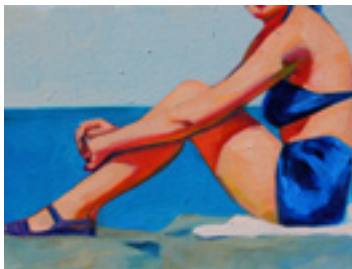

Poolside, 2011

16 x 20 inches | Oil on canvas

Signed

156280

SYLVESTER HARRIS, TRACEY.

By the Lake, 2011

9 x 12 inches | Oil on canvas

Signed