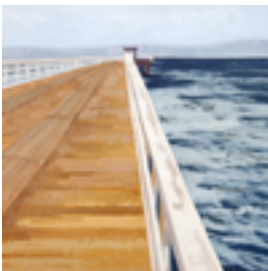

156178

STRASBURG, NICOLE.

Pier at Prisoner's Landing, October, 2011

12 x 12 inches | Oil on birch panel.

Signed on back.