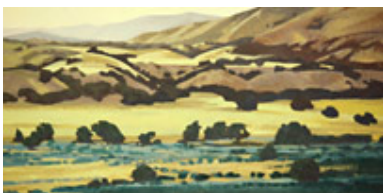

155510

STRASBURG, NICOLE.

Valley Twilight, September, 2011

24 x 48 inches | Oil on birch panel.

Signed on back.