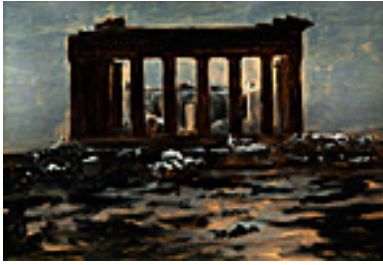

154027

DE FOREST, LOCKWOOD.

The Parthenon by Moonlight, March 16, 1878

9.5 x 14 inches | Oil on artist's card

Signed lower right