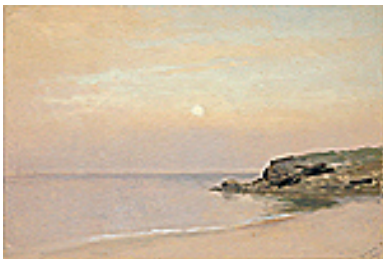

153904

DE FOREST, LOCKWOOD.

Pale Moonlight, Placid Sea, Rocky Point, Aug, 1907

9.75 x 14 inches | Oil on artist's card

Signed lower right