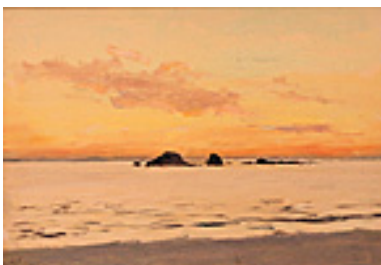

Single Trail of Cloud Near Moon, ND

9.625 x 14 inches | Oil on canvas

Unsigned

153755

DE FOREST, LOCKWOOD.

Tonal Moon, 1902

9.75 x 14.125 inches | Oil on artist's

Signed lower left