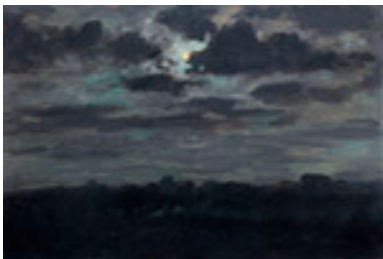

9.75 x 14 inches | Oil on artist's card

Signed lower right.

153567

DE FOREST, LOCKWOOD.

Moonlight in Black Sky, York Harbor, Maine , Sept 16,

9.875 x 14.25 inches | Oil on artist's

Signed lower left.

153741