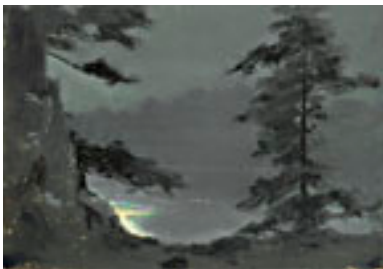

153746

DE FOREST, LOCKWOOD.

Moonlight on Lake Through Pines, August 10, 1908

9.75 x 14 inches | Oil on artist's card

Signed lower left.