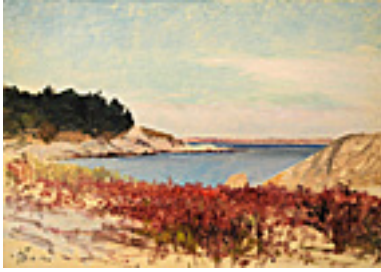

154428

DE FOREST, LOCKWOOD.

Coal Chute Point, Whalers' Cove, Point Lobos

9.75 x 14 inches | Oil on artist's card

Signed lower left.