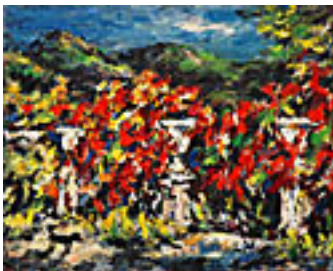

Old Man Sitting For Artist, 1940.

36 x 30 inches | Oil on canvas.

Signed lower left.

150280

LUTZ, DAN.

Terrace in the Sun, 1955

24 x 30 inches | Oil on canvas

Signed lower left