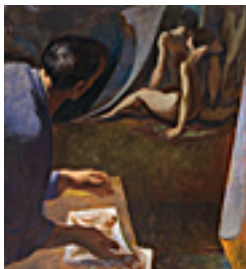

149115

CARMEAN, HARRY.

The Artist, 1979.

40 x 36 inches | Oil on canvas.

Signed.