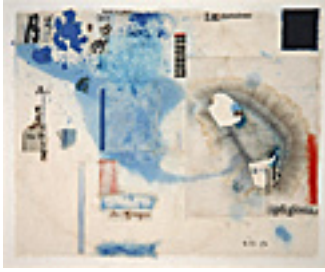

149595

DOLE, WILLIAM.

Gesture, 1974

7 x 8.5 inches | Mixed media on

Signed lower right