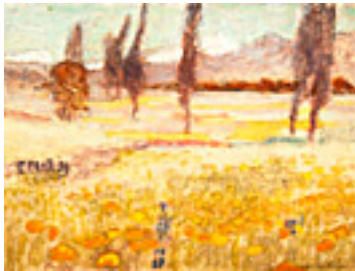

Old Man Sitting For Artist, 1940.

36 x 30 inches | Oil on canvas.

Signed lower left.

150280

LUTZ, DAN.

Terrace in the Sun, 1955

24 x 30 inches | Oil on canvas

Signed lower left

113556

MACDONALD-WRIGHT, STANTON.

Synchromy, Early 1950s

10.5 x 4.5 inches | Oil on Canvas on

Unsigned

149720

MAYHEW, NELL BROOKER.

California Poppies I (California Springtime), Circa 1920