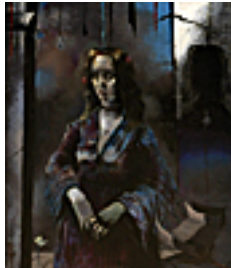

150585

WARSHAW, HOWARD.

Goth Girl, 1944

30.25 x 25 inches | Oil on canvas

Signed lower right