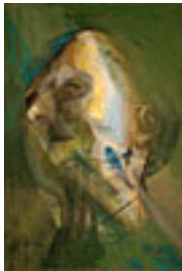

Wrapped Objects, 1947

21.75 x 36 inches | Oil on Canvas

Signed and dated lower right

161287

WARSHAW, HOWARD.

Ulysses (Homer), No 2, 1963

26 x 18 inches | Oil on canvas

Signed lower left