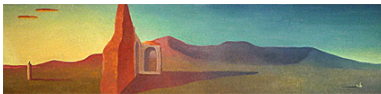

155009

NOT FOR SALE

LUNDEBERG, HELEN.

Sundial, 1943.

6 x 29 inches | Oil on board.

Signed.