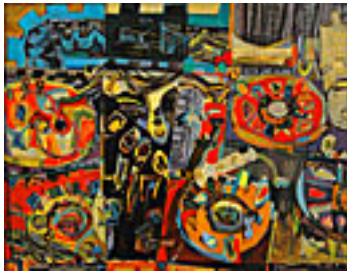

154943

BENJAMIN, KARL.

V.S., 1960.

16 x 20 inches | Oil on canvas

Signed lower right

154940

BERLANT, TONY.

#12., c. early 1990s

6 x 6 x 6 inches | Oil on canvas

Signed

154994

BERMAN, EUGENE.

La Petite Fortune, 1942.

24 x 15 inches | Oil on Canvas.

Signed.

150208