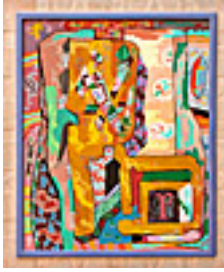

Signed lower right

128014

KOSA, JR., EMIL.

Mural Study for Lockheed Aircraft Corporation, 1954

20.625 x 22.625 inches | Gouache

Signed lower right

152689

KRASNOW, PETER.