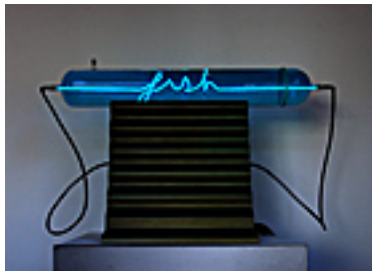

151159

ZECHER, PETER.

Neon Fish, c 1975

21.25 x 16 x 35 inches | Other

Unsigned