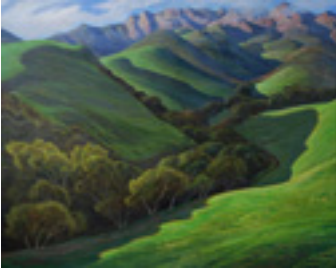

Oak Tree in Toro Canyon, Circa 1987

24 x 30 inches | Oil on board.

Signed lower left.

**154880**

**NOT FOR SALE**

STRONG, RAY.

Toro Canyon Rock, 1977

22 x 28 inches | Oil on canvas

Signed lower right

**154881**

STRONG, RAY.

Santa Ynez Oaks, c 1980

22 x 28 inches | Oil on masonite

Signed lower left

**154811**

STRONG, RAY.

Deep Springs, Independence, CA, c 1950

13.5 x 24 inches | Oil on board

Signed lower right

**154832**

STRONG, RAY.

Green Valley Reaching Toward Purple Peak, c early

24 x 30 inches | Oil on masonite

Signed lower right