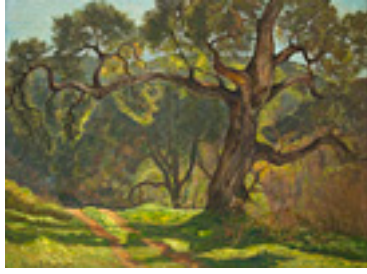

12 x 30 inches | Oil on masonite

Signed lower left

**150806**

STRONG, RAY.

California, Green Hills, c 1980s

17 x 25 inches | Oil on board

Signed lower left

**154766**

STRONG, RAY.

Hurricane Deck Back Country, c late 1970s

18.75 x 36 inches | Oil on board

Signed lower right

**154882**

STRONG, RAY.

Large Oaks, 1975

18 x 24 inches | Oil on masonite